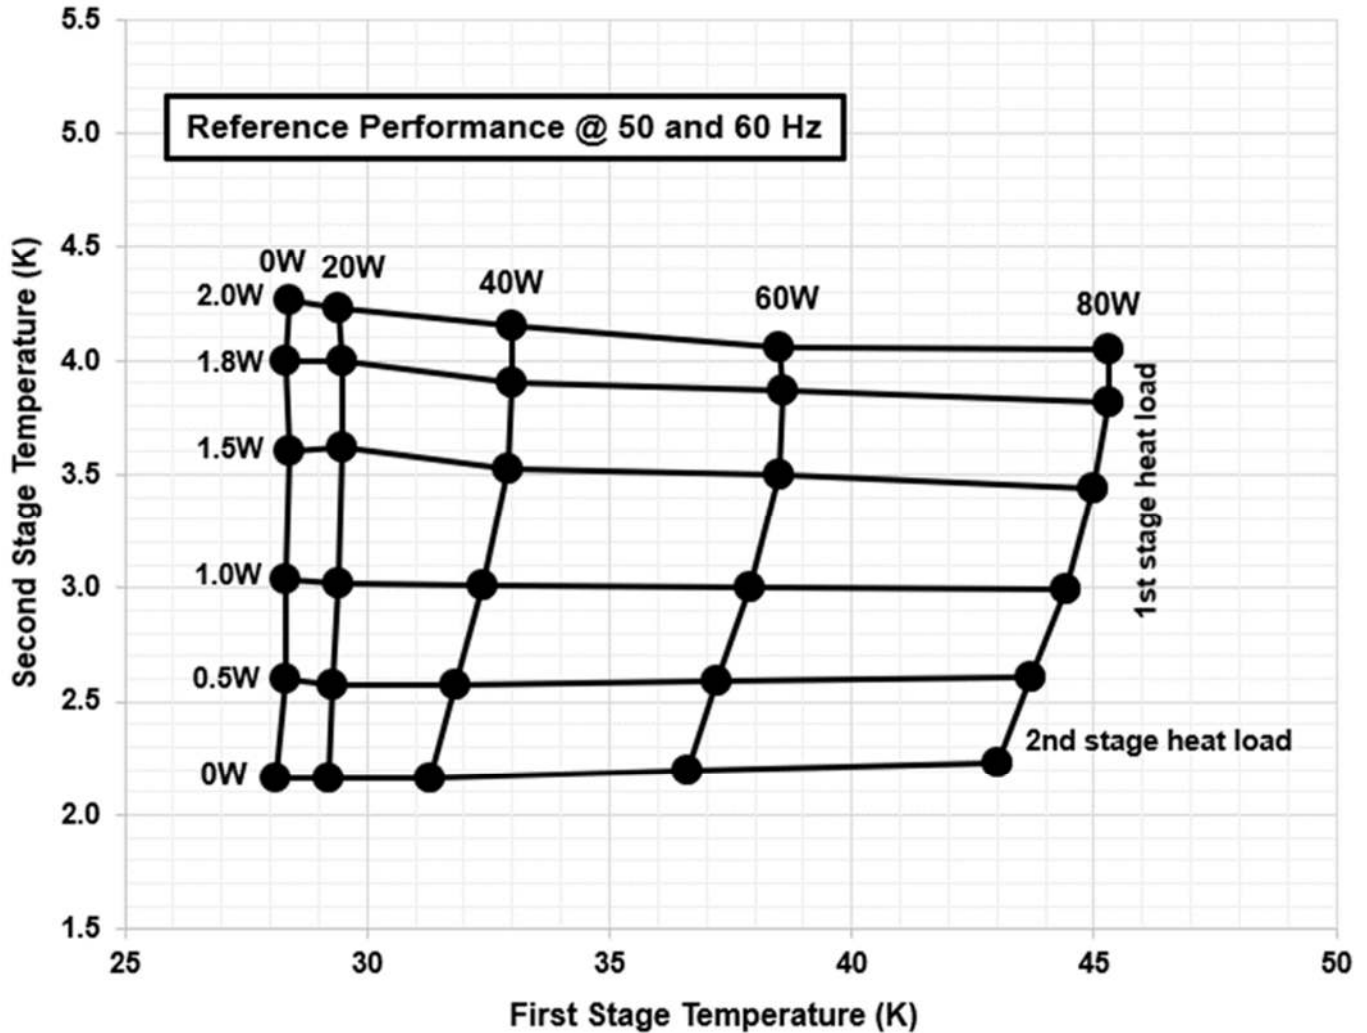

## PT310 Cryocooler Capacity Curve

**Certified Performance:** 0 W  $\leq$  2.3 K

1.0 W @ 3.0 K with 35 W @ 35 K