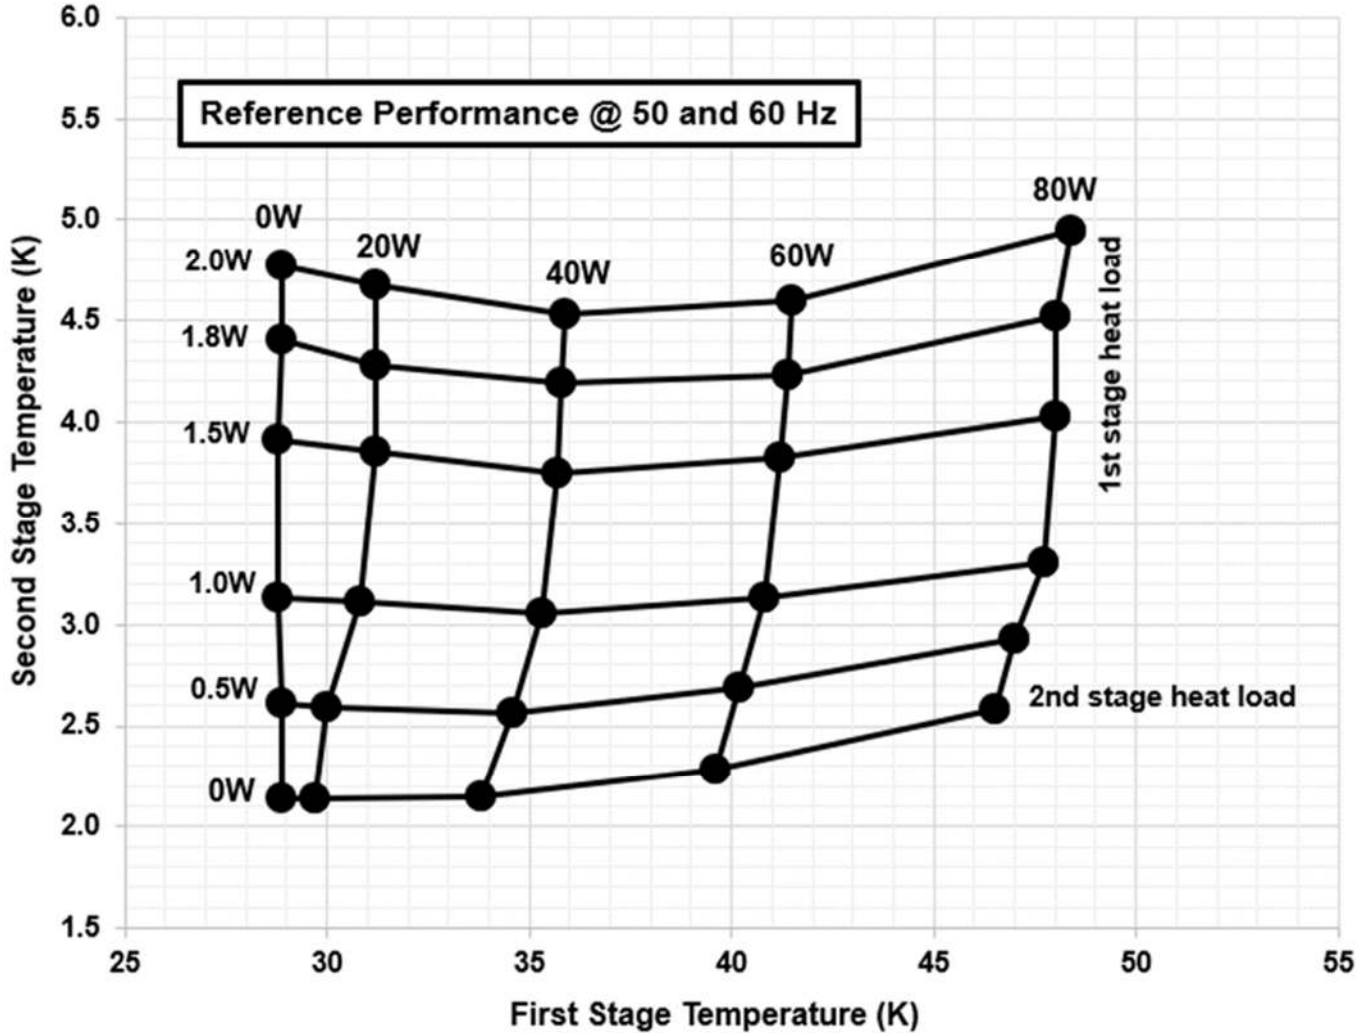

## PT310-RM Cryocooler Capacity Curve

**Certified Performance:** 0 W ≤ 2.3 K  
0.9 W @ 3.0 K with 32 W @ 35 K